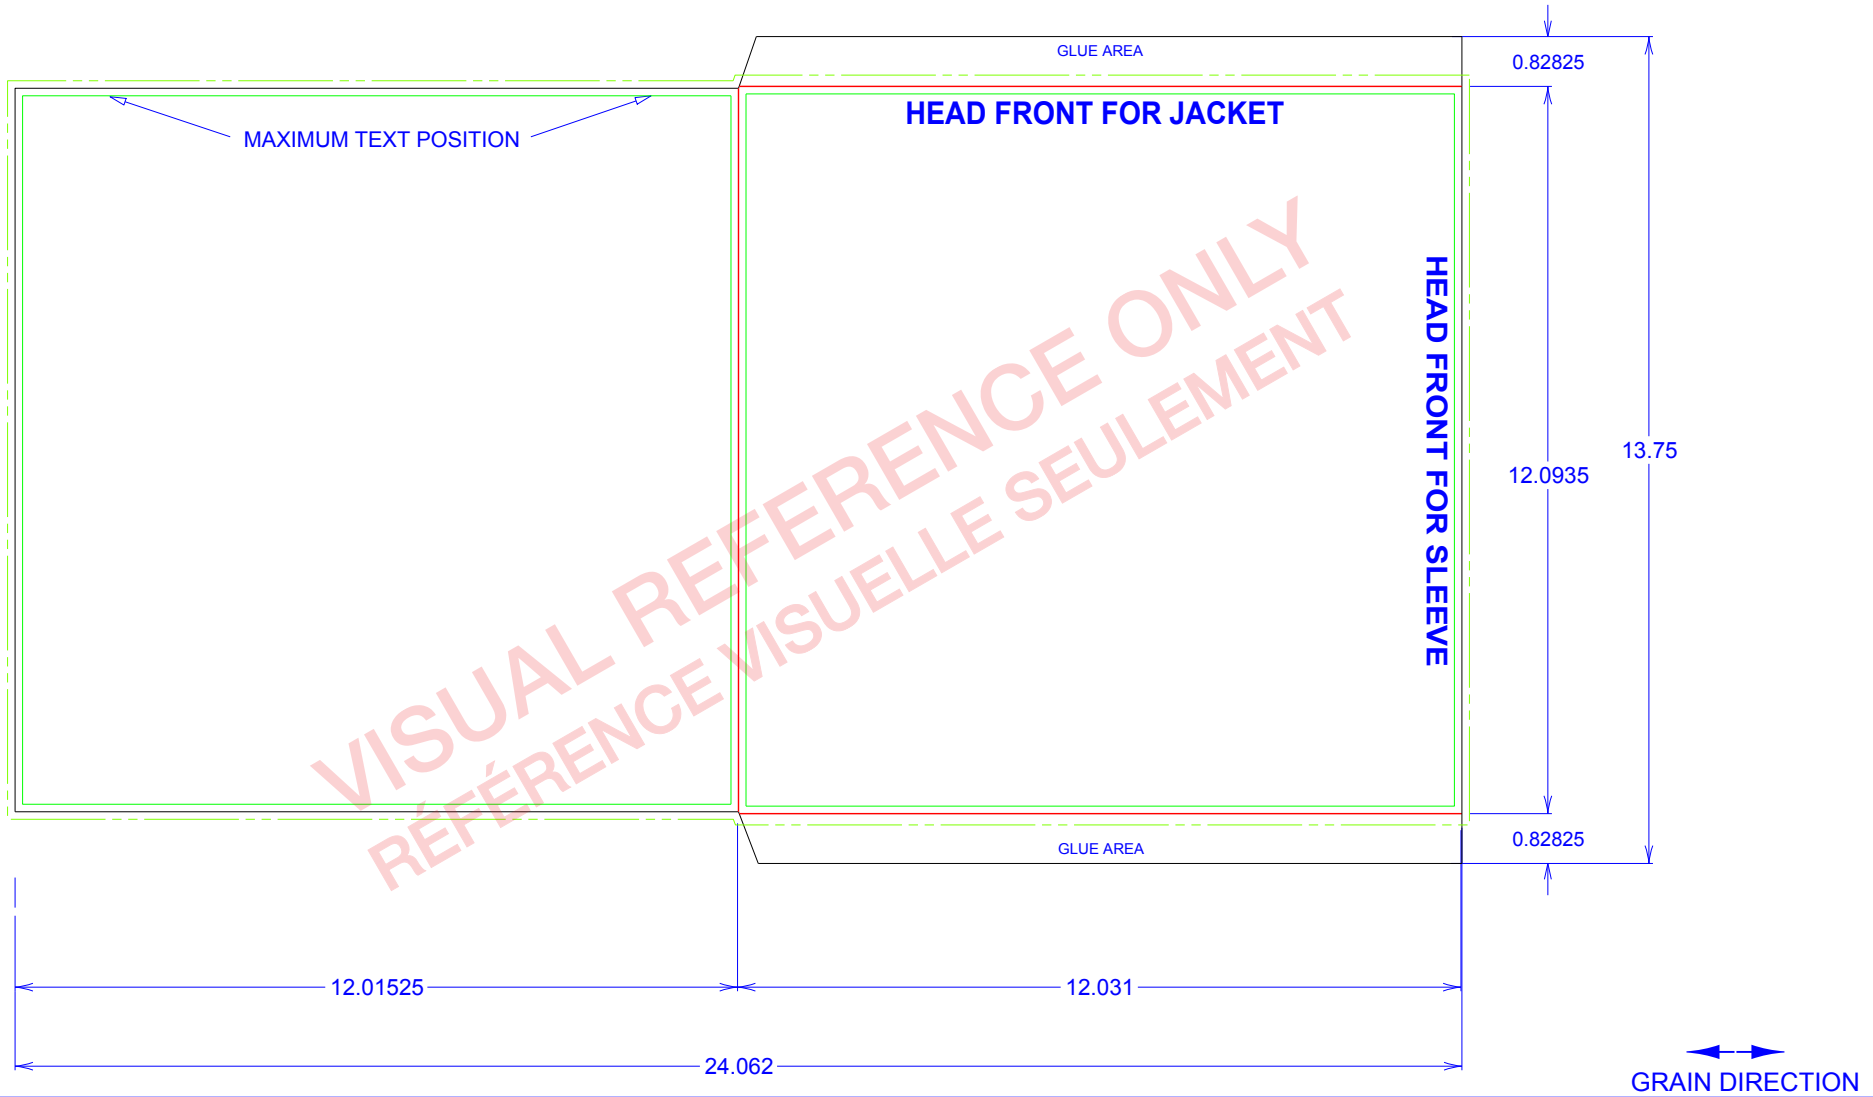

OUTSIDE

REFERENCE: 12" CARDBOARD SLEEVE/EURO JACKET W/OPTIONAL HOLES	MATERIAL: I-SBS-12 OPEN BLANK: 13.75 x 24.062 RULE LENGTH: 111.179	NUMBER OF PANELS: NUMBER OF TRAY:
STYLE: Sleeves	DATE: 01/14/2015	TRAY POSITION: NUMBER OF POCKET:
SIZE: 12.03125 x 0 x 12.09375	DRAWN BY:	STYLE OF POCKET: