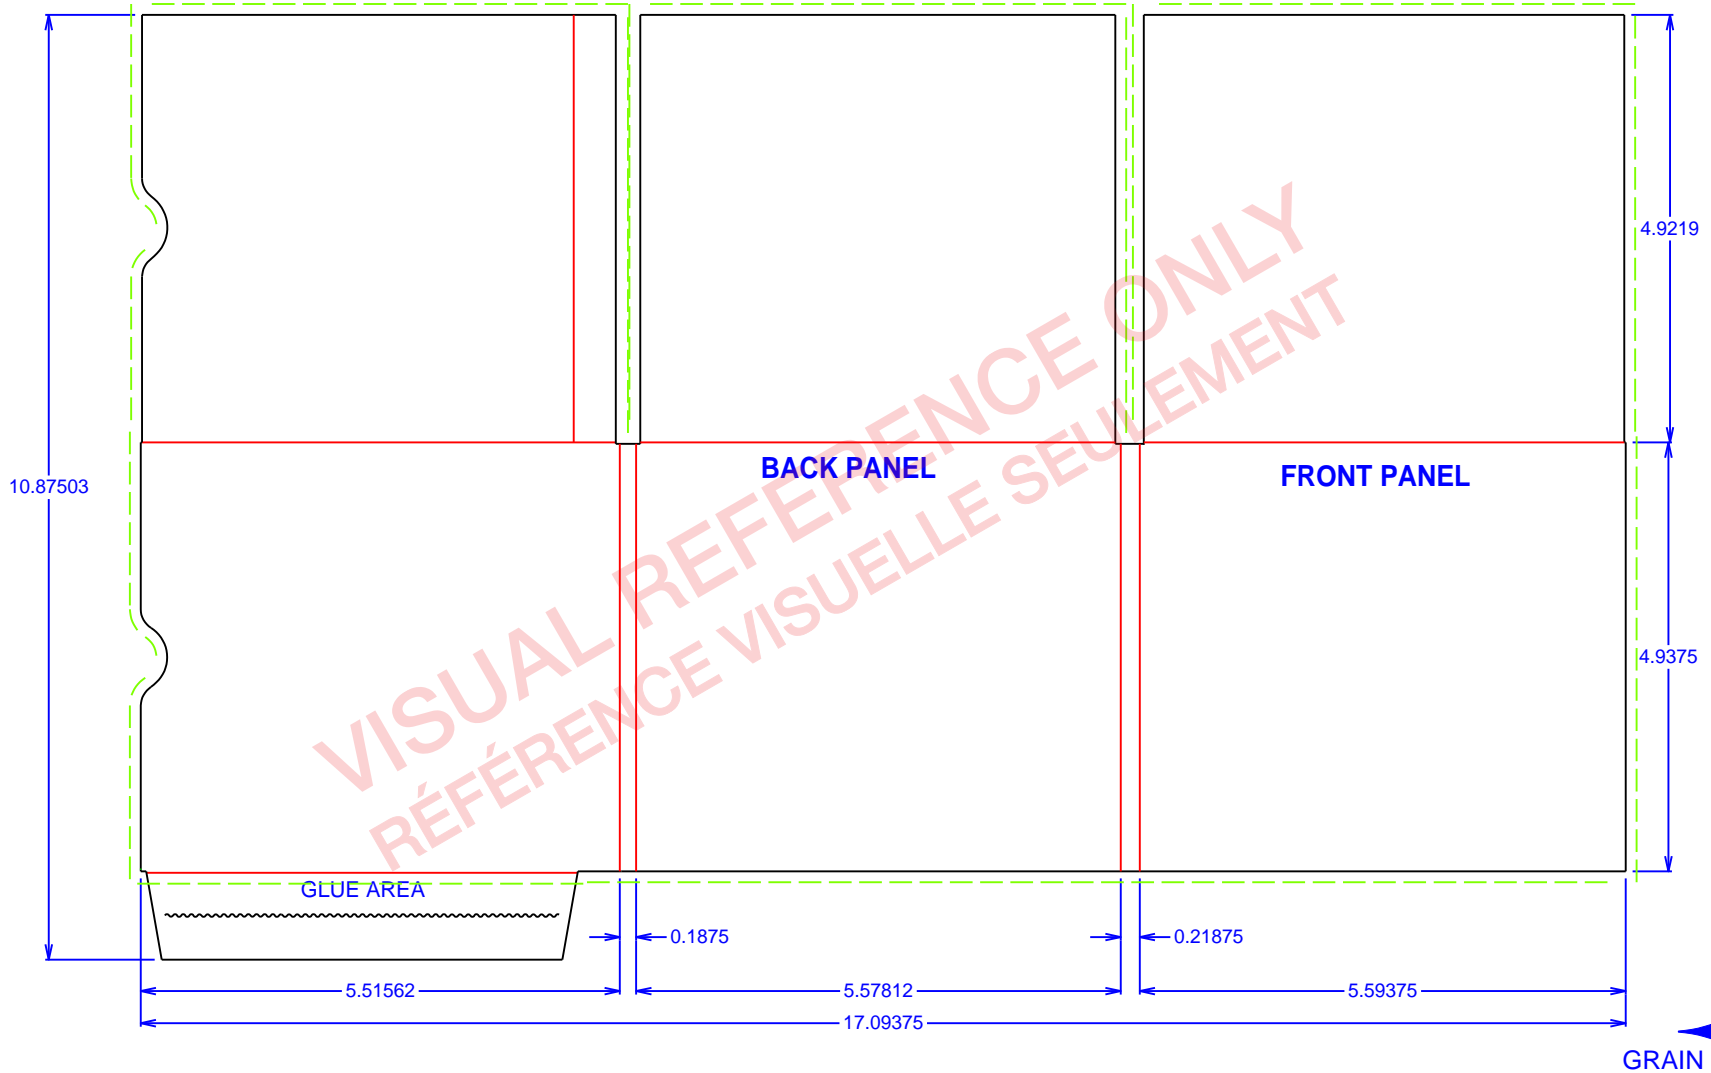

outside

VISUAL REFERENCE ONLY
RÉFÉRENCE VISUELLE SEULEMENT

REFERENCE:	6 PANELS, 1 CLOSE END POCKET	MATERIAL:	I-SBS-18	NUMBER OF PANELS:	6
STYLE:	CD 6 Panels Others	OPEN BLANK:	10.875 x 17.0938	NUMBER OF TRAY:	
SIZE:	5.59375 x 0.21875 x 4.9375	RULE LENGTH:	126.3356	TRAY POSITION:	PPK
		DRAWN BY:	G.S.	NUMBER OF POCKET:	1
				STYLE OF POCKET:	CLOSE END